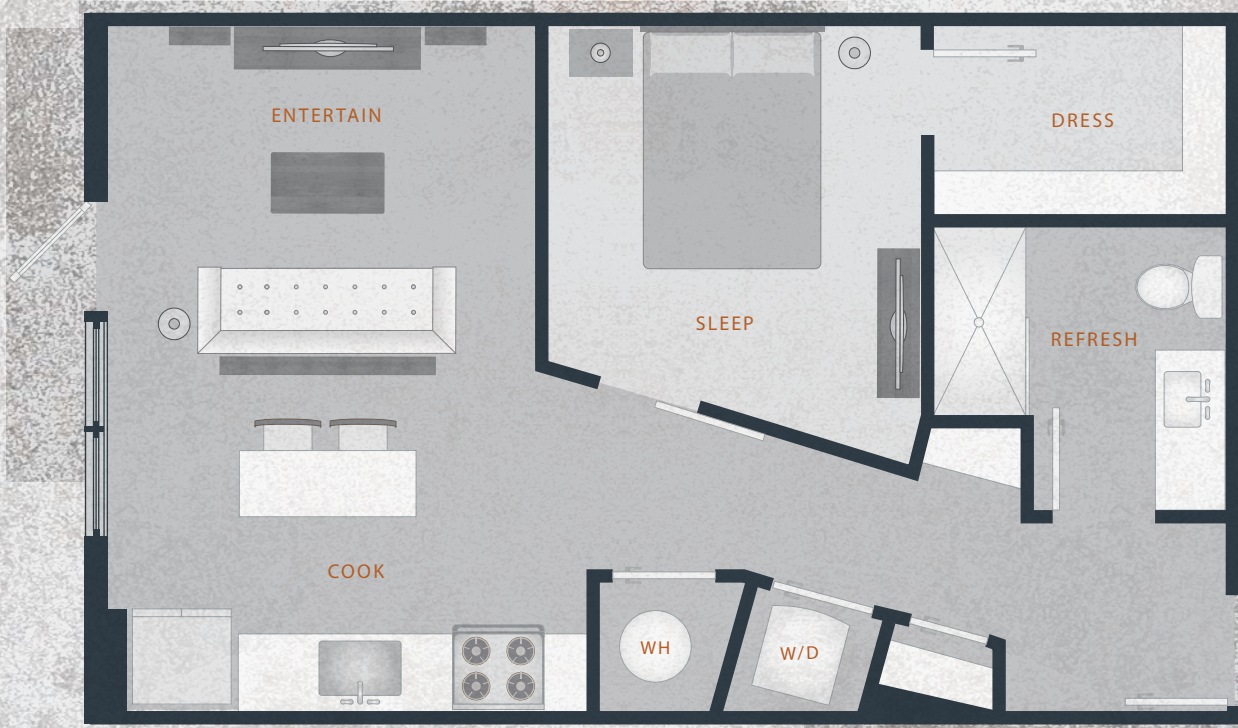

THE MILL

AT NEW HOLLAND

UNIT S1

STUDIO — 1 BATH — 640 SF

NOTES