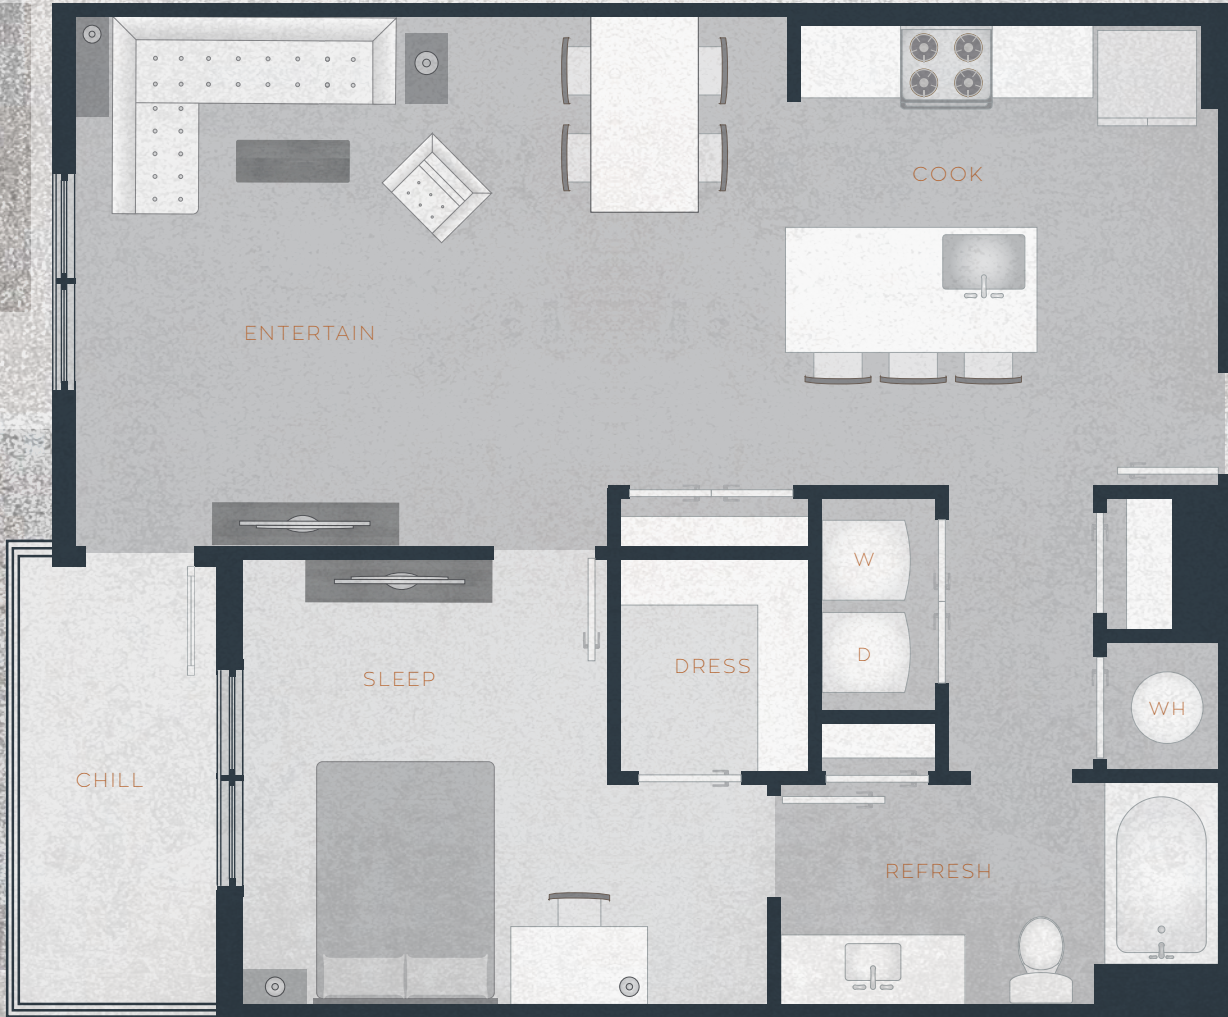

THE MILL

AT NEW HOLLAND

UNIT A3

1 BED — 1 BATH — 853 SF

NOTES